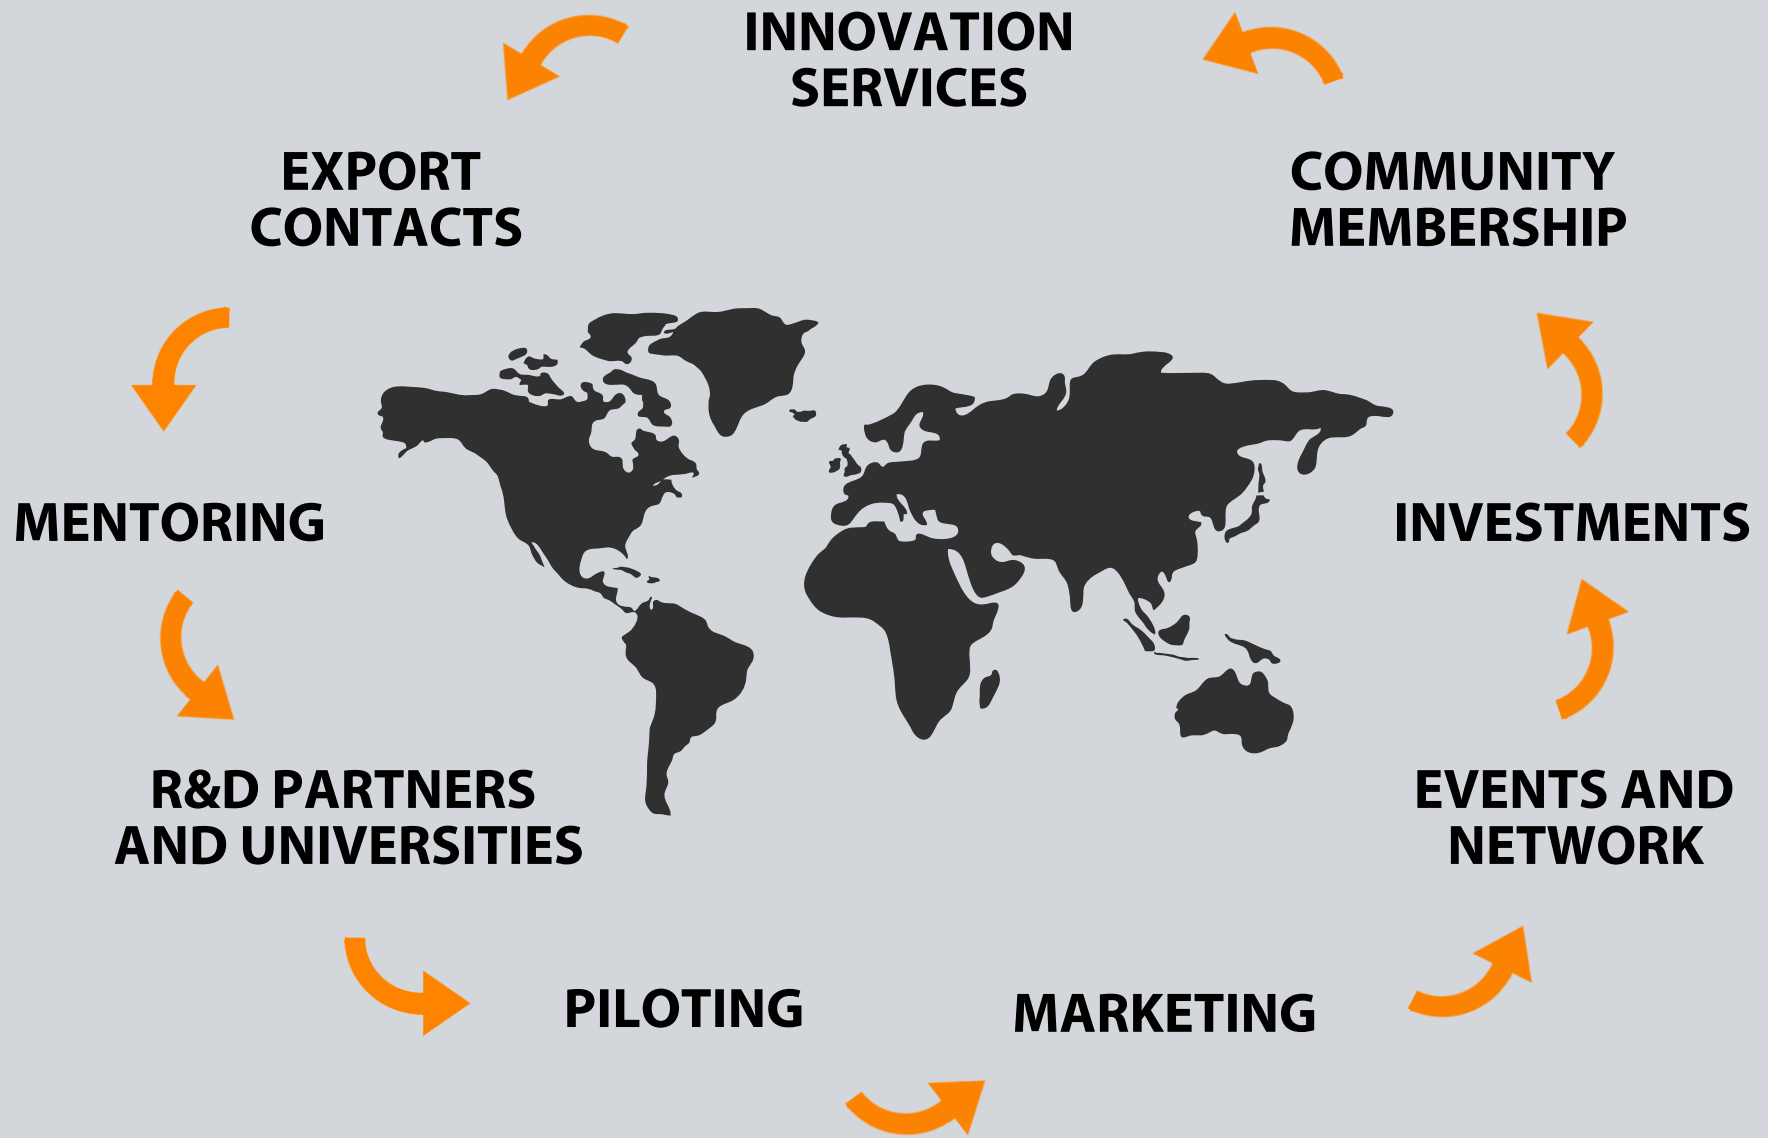

ACHIEVING THE FUTURE

TALLINN SCIENCE PARK TEHNOPOL

Piret Hirv
Connected Health Cluster

**TALLINN SCIENCE PARK TEHNOPOOL
IS THE BIGGEST TECH HUB IN THE BALTICS**

FOUNDERS

State Government

City of Tallinn

TalTech

BUSINESS CAMPUS

55,000 m² office space
2 laboratories
4 R&D centres
On-site services

UNIVERSITY

TalTech - leading technological university as a next door neighbour

PEOPLE & COMPANIES

4700 people
200 companies
13 000 students & researchers

SERVICES

Startup Incubator
Export for SMEs
Innovation programs for corporates

FOCUS FIELDS

HEALTH TECH

GREEN TECH

ICT & SMART CITY

HEALTHTECH

- ▲ Health IT
- ▲ Health start-ups
- ▲ Healthcare providers
- ▲ Pharmaceutical industry
- ▲ Universities
- ▲ Public Sector

Leader of Connected Health cluster

COMPANY LIFECYCLE

BUSINESS SERVICES

Migraine Innovation Challenge & Hack

- 10 lahendust
- Auhinnafond parimale
- Inkubaatori liikmelisus
- Testimisvõimalused

00:01:53
Team formation
- Idea owners: find missing team members.
- Loners: find a team to join
- Recommended team size 3-6 members
- Make sure your team has all the competencies